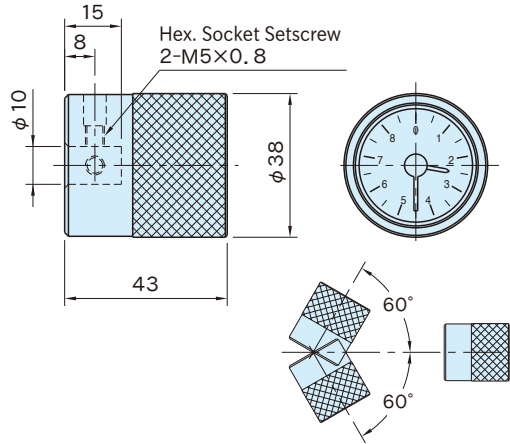

D38 DIAL INDICATOR KNURLED KNOBS

Angular Range of Mounting

Knob	Window	Dial	Long Hand	Short Hand
Aluminum	Acrylic plastic	Aluminum (A1050P)	Red (printed on acrylic window)	Red

Part Number	No. of Graduations	Rotative Direction	Weight (g)
D38R1/9	9	Clockwise	100
D38L1/9		Counterclockwise	

Display Examples

Rotative Direction : Clockwise
Graduations : 9
Part Number : D38R1/9
Display after 3-1/2 clockwise revolutions

Rotative Direction : Counterclockwise
Graduations : 9
Part Number : D38L1/9
Display after 7 counterclockwise revolutions

- The two-hands feature allows precisely reading the number of revolutions.
- Working temperature ranges from -20°C to 60°C . The plastic window can be blurred with steam that will be caused by a big difference in working temperatures.
- Ensure Dial Indicator Knurled Knobs are completely kept away from water and dust.