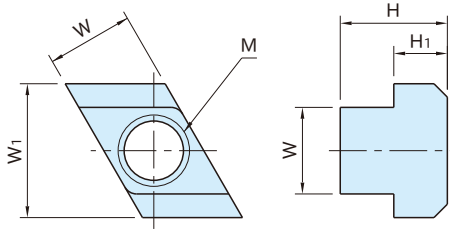

BJ756**QUICK-TURN T-SLOT NUTS**

Body
Steel
Quenched and tempered
Black oxide finish

Part Number	W	M	W ₁	H	H ₁	Weight (g)
BJ756-08010	9.7	M 8×1.25	15	12	6	9
BJ756-10012	11.7	M10×1.5	18	14	7	11
BJ756-12014	13.7	M12×1.75	22	16	8	20
BJ756-16018	17.7	M16×2	28	20	10	45
BJ756-20022	21.7	M20×2.5	35	28	14	95
BJ756-24028	27.7	M24×3	44	36	18	215

How To Use

Can be installed anywhere from the top of a T-slot.