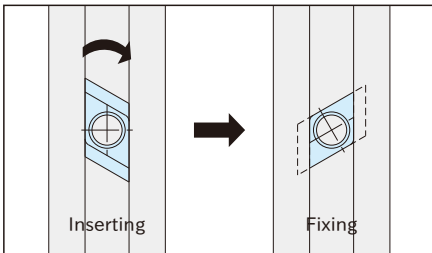

BJ756**QUICK-TURN T-SLOT NUTS**

Body
Steel
Quenched and tempered
Black oxide finish

Part Number	W	M	W ₁	H	H ₁	Weight (g)
BJ756-08010	9.7	M 8×1.25	15	12	6	9
BJ756-10012	11.7	M10×1.5	18	14	7	11
BJ756-12014	13.7	M12×1.75	22	16	8	20
BJ756-16018	17.7	M16×2	28	20	10	45
BJ756-20022	21.7	M20×2.5	35	28	14	95
BJ756-24028	27.7	M24×3	44	36	18	215

How To Use

Can be installed anywhere from the top of a T-slot.